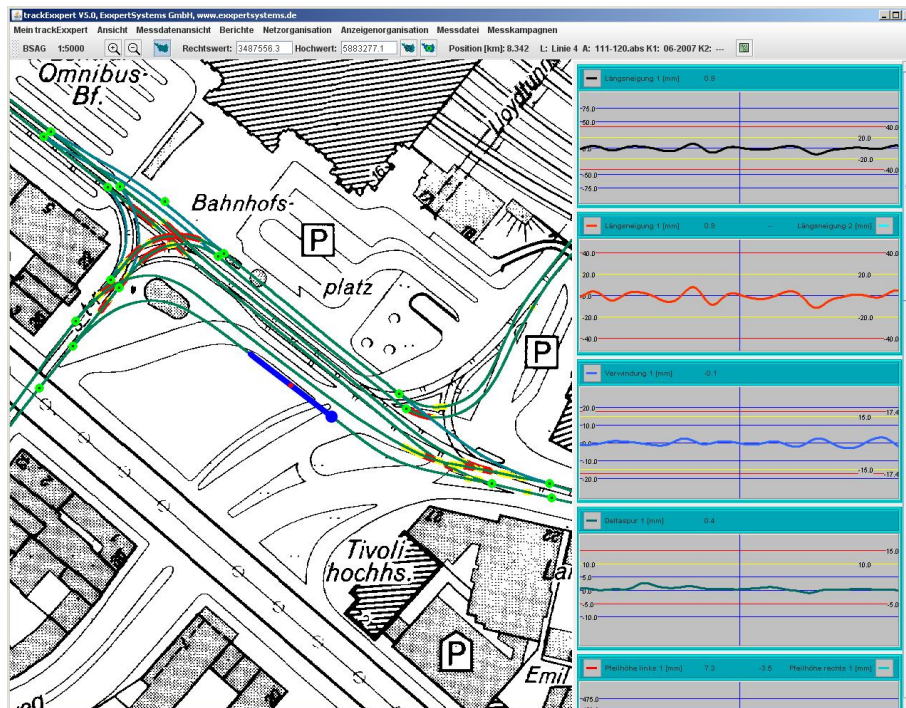

trackExxpert

Reference Project BSAG

Visualisation and evaluation of acquired track data

- 21 data acquisition channels
- 1.6 million data acquisition samples
- Recording of tracks and assigning acquired data to DGPS - Gauß/Krueger coordinates
- Monitoring of threshold under/over limits within the track network
- Monitoring of overhead contact line - position, height, mechanical impulse - and correlating acquired video and data for maintenance
- Background city map for orientation and maintenance
- Mobile Database for Configuration, Evaluation and Business Administration