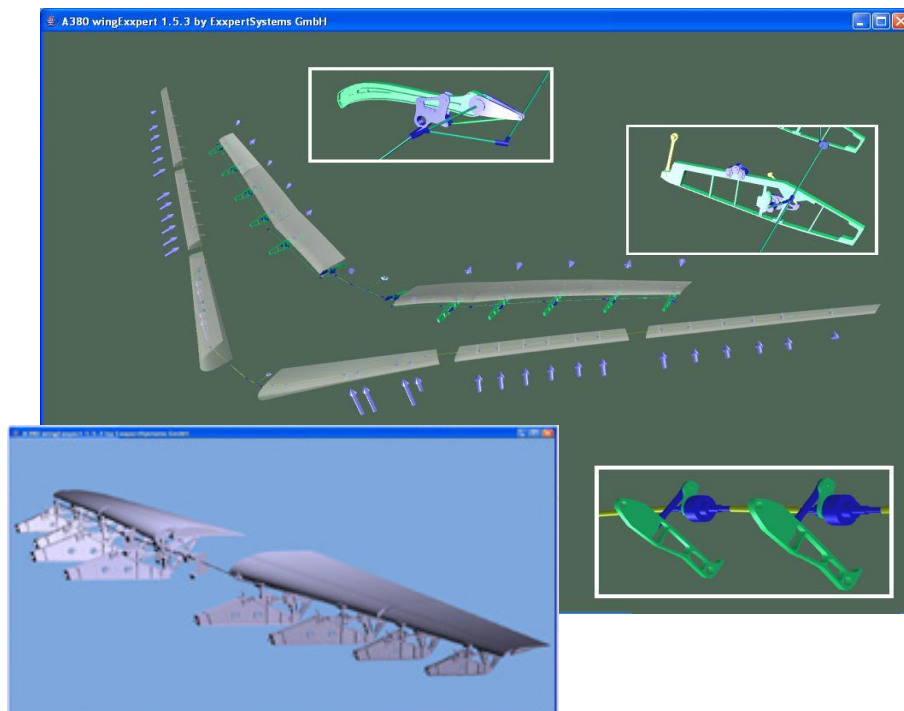

wingExxpert

Reference Project Airbus

Development and Integration of the A380 and A400M HLS Virtual Reality Models

- Visualisation of complex mechanical structures, mechanisms and airloads using 3D graphics
- Free selection of viewers perspective, angle and zoom
- Animated by simulation data
- Animated by real testrig system data
- Documentation in different media possible